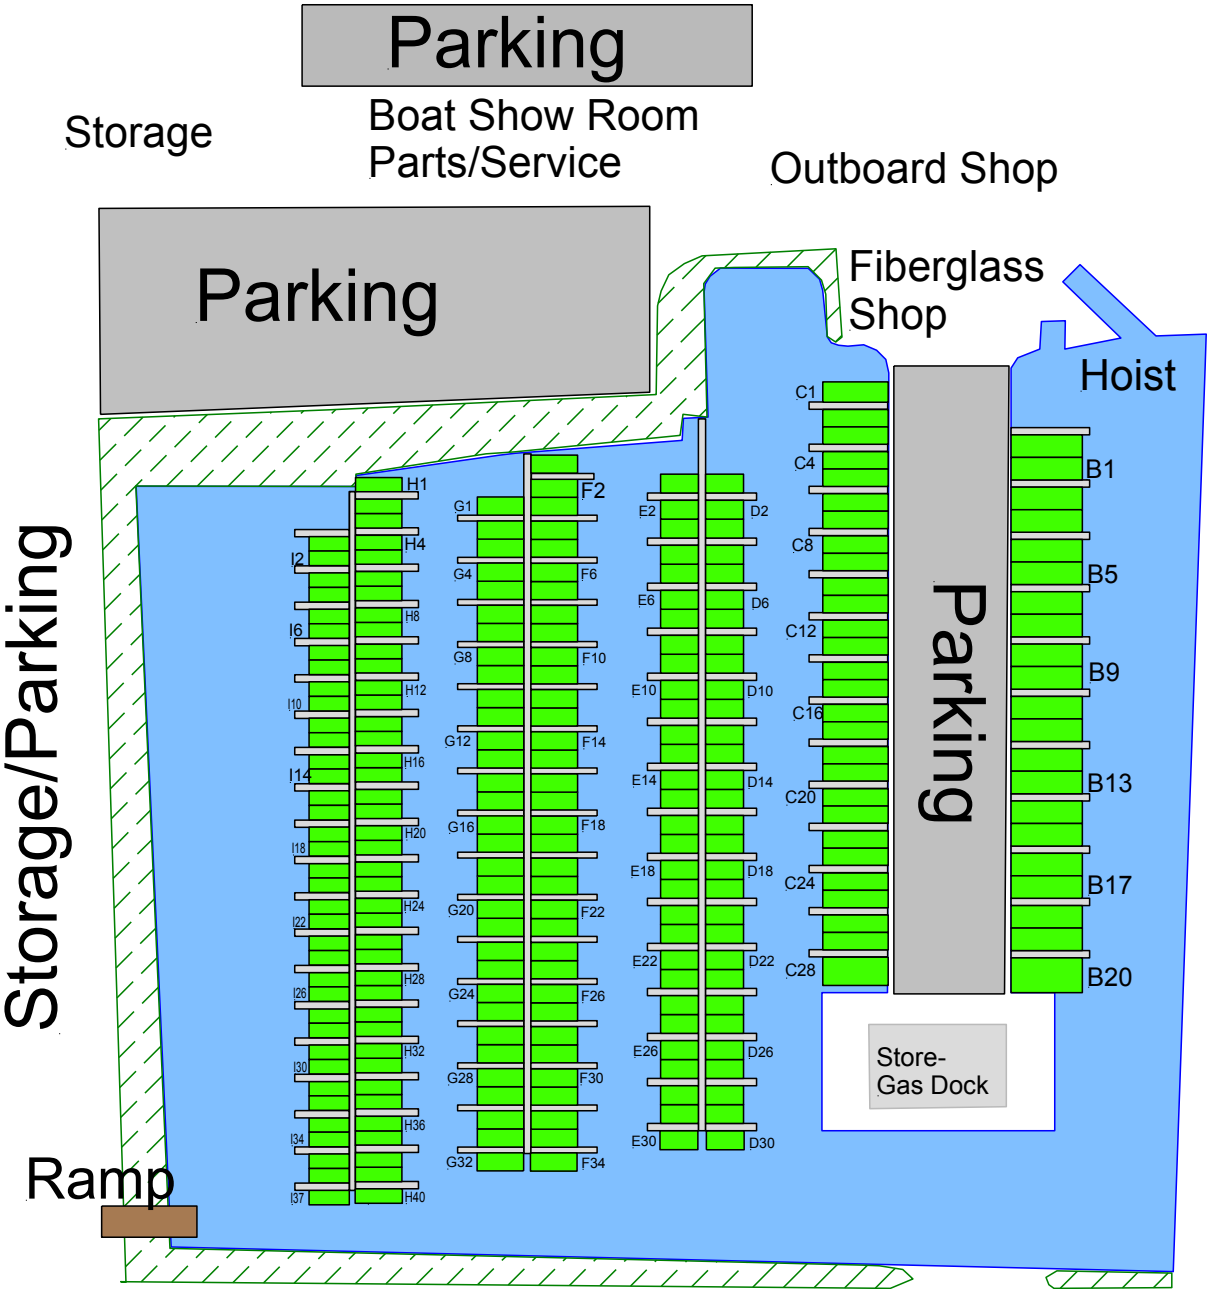

Brenner75 at Harrison Marina Dockage  
Get One While you can, **RESERVE TODAY**

**Maumee River**

DOCK SIZES FOR 15FT TO 50FT BOATS  
See us for current availability